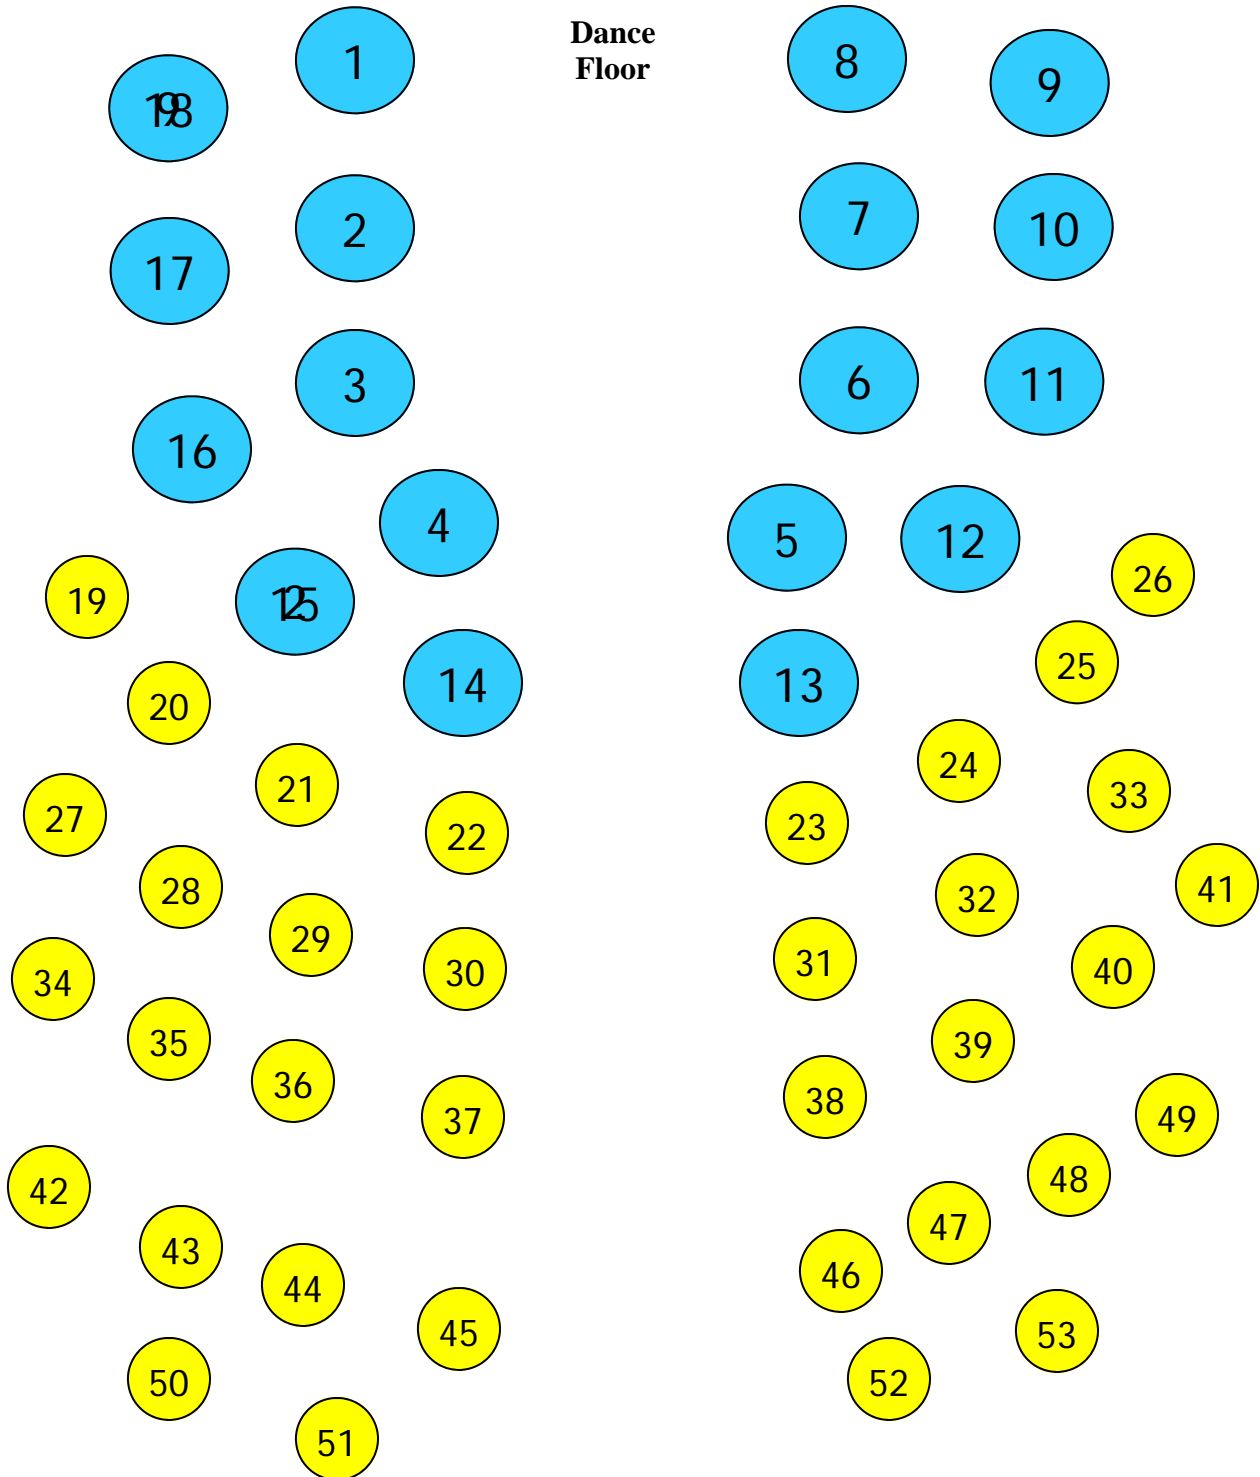

Williams Lake Reunion Seating Chart

STAGE

Dance
Floor

Tables Shaded in Blue-72'' (Seat 10)

Tables Shaded in Yellow-66'' (Seat 8)